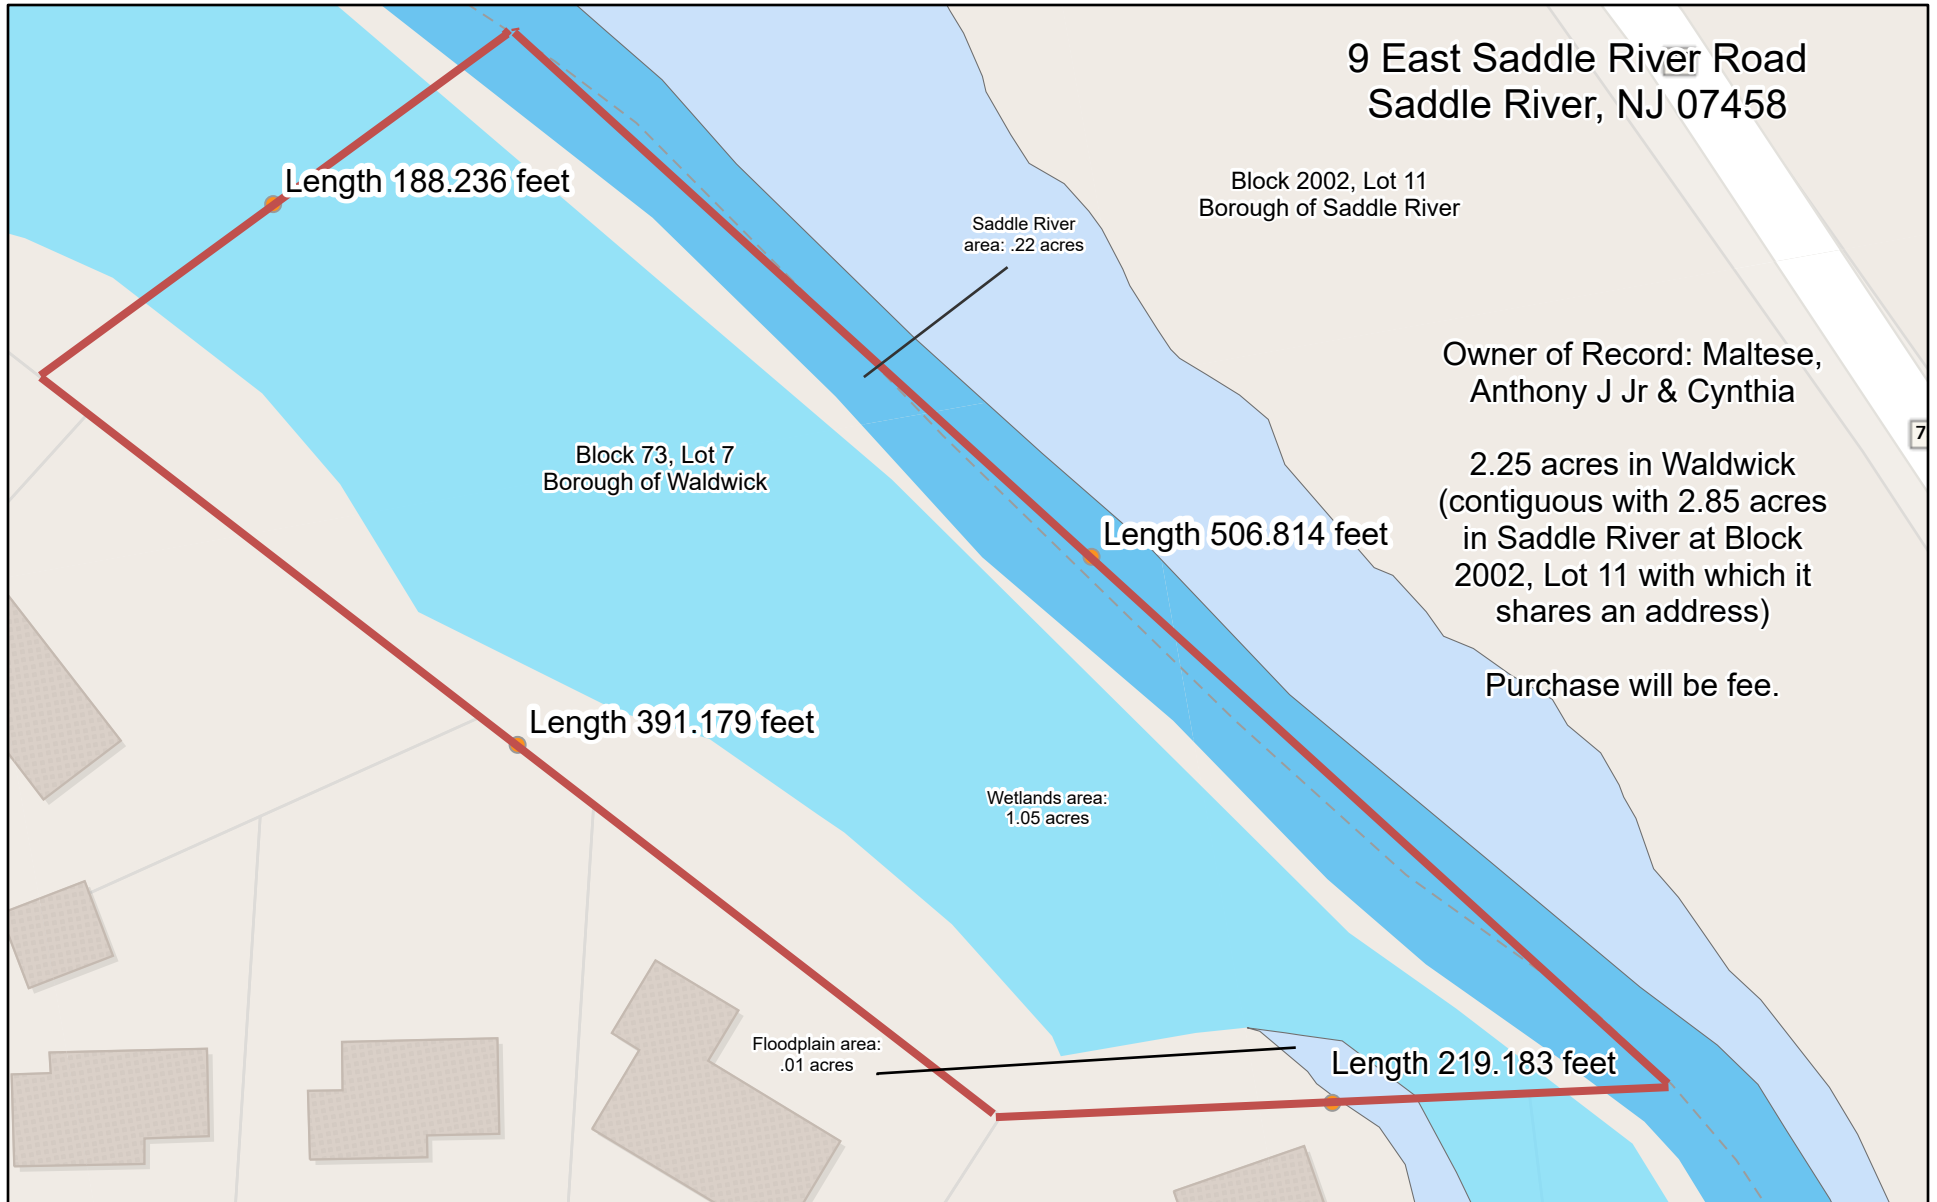

# Land Acquisition and Establishment of Zahava's Serenity Healing Gardens Inc.

2/4/2026, 8:22:23 PM

-  Land Use/Land Cover Urban 2015 with Future Flooding
-  Wetlands (2020)

Sources: Esri, TomTom, Garmin, FAO, NOAA, USGS, © OpenStreetMap contributors, and the GIS User Community